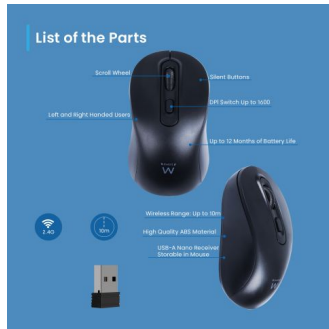

List of the Parts

- Scroll Wheel
- Smart Buttons
- Left and right handed users
- Left Switch Up to 1000
- Up to 12 Months of Battery Life
- Wireless Range: Up to 10m
- High Quality ABS Material
- USB-A Nano Receiver
- USB-A Receiver
- On/Off Power Switch